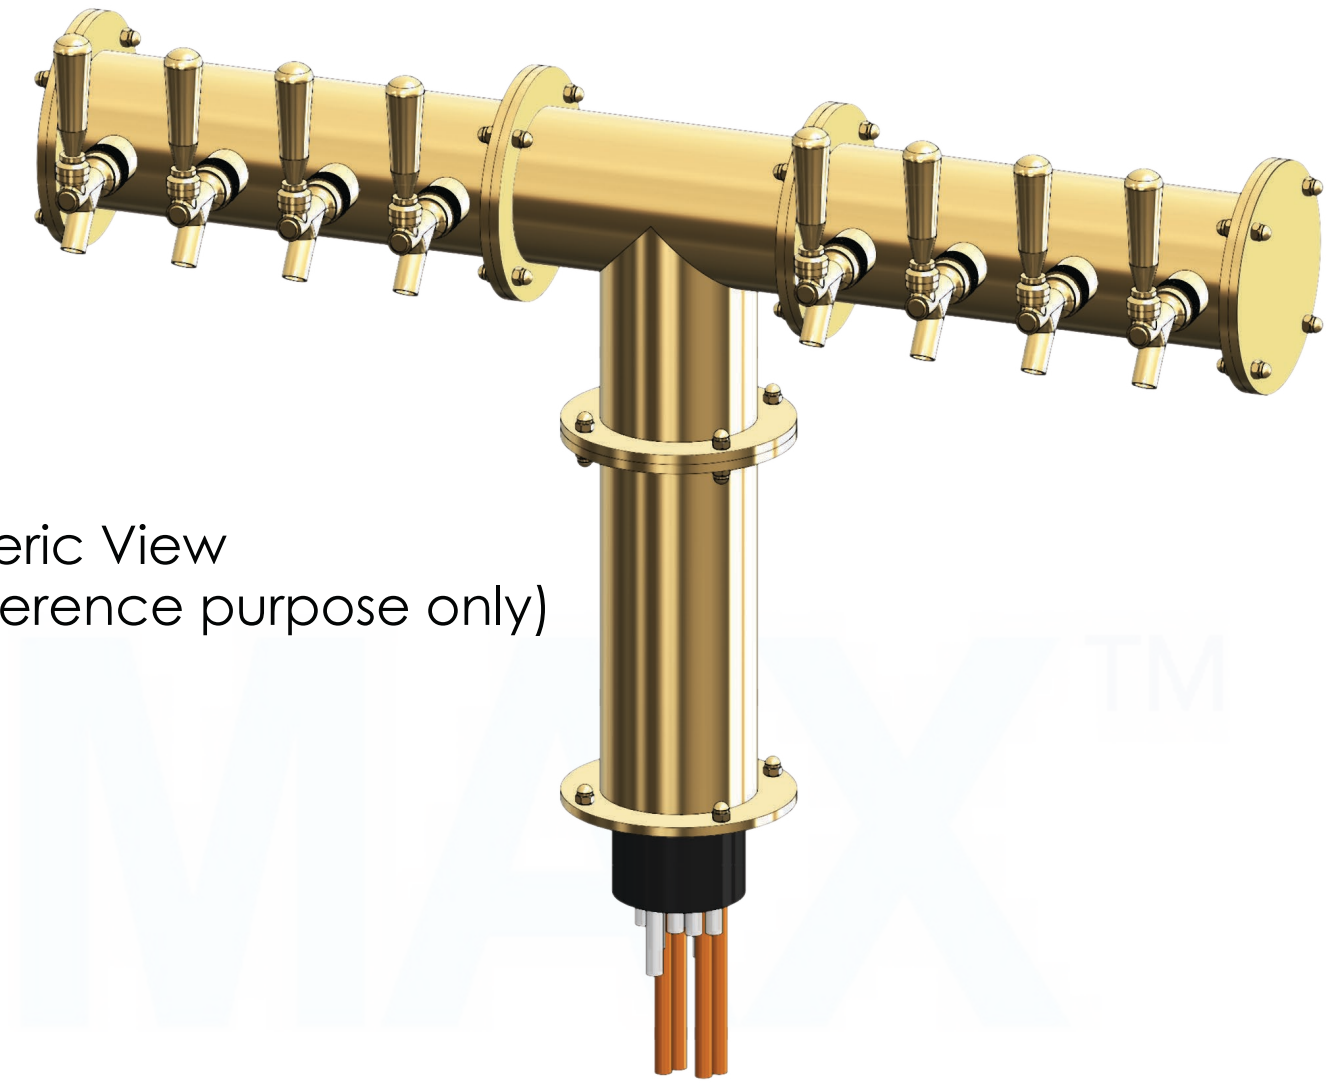

304SS tube connected to CBS NSF Flexible Total Barrier Tubing to 15lbs of Restriction

Isometric View
(For reference purpose only)

Suggested Drip Tray:
 BB716336 - 36" x 7" PVD/BSS Drip Tray
 BB716436 - 36" x 7" PVD/BSS Spray Drip Tray

Name		Date	Title:	
Drawn By:	Chillmax Beverages Solutions ,LLC	11/22/2024	8T(3"OC) CANDY GOLD CONDOR "T" CH-MX CLD	
Approved By:	Production Manager		Part Number:	Revision:
Material:	304 SS	Finish:	CANDY GOLD	BB101810-GLD-08GC
Unless otherwise mentioned, dimensions are inches.			Scale:	1:5