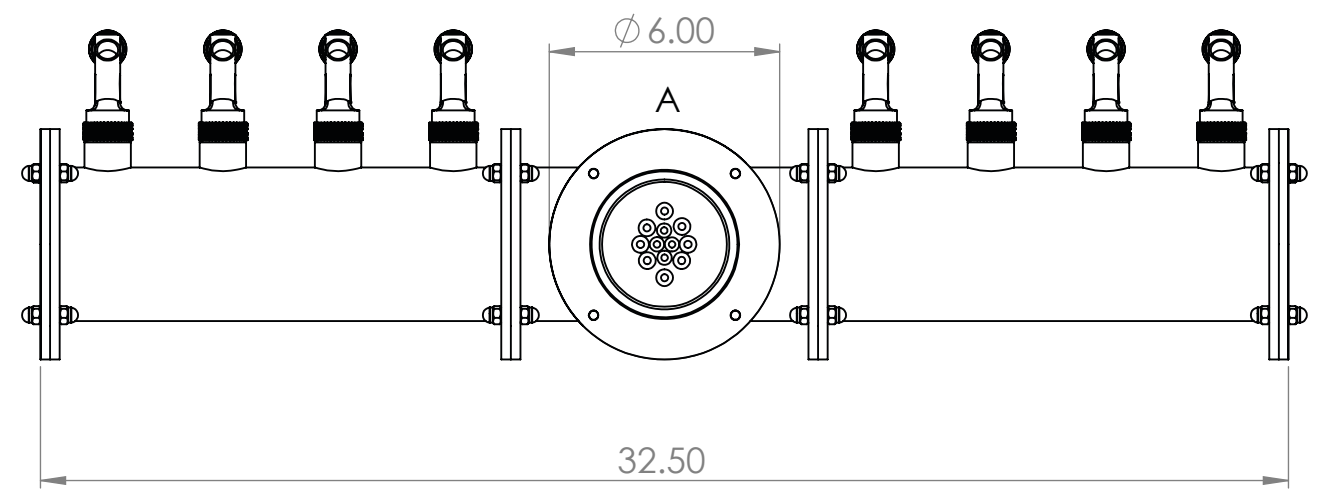

304SS tube connected to CBS NSF Flexible Total Barrier Tubing to 15lbs of Restriction

Isometric View
(For reference purpose only)

Suggested Drip Tray:
 BB716336 - 36" x 7" PVD/BSS Drip Tray
 BB716436 - 36" x 7" PVD/BSS Spray Drip Tray

Name		Date	Title:	
Drawn By:	Chillmax Beverages Solutions ,LLC	11/22/2024	8T(3"OC) CANDY GOLD CONDOR "T" CH-MX CLD	
Approved By:	Production Manager		Part Number:	Revision:
Material:	304 SS	Finish:	CANDY GOLD	BB101810-GLD-08GC
Unless otherwise mentioned, dimensions are inches.			Scale:	1:5