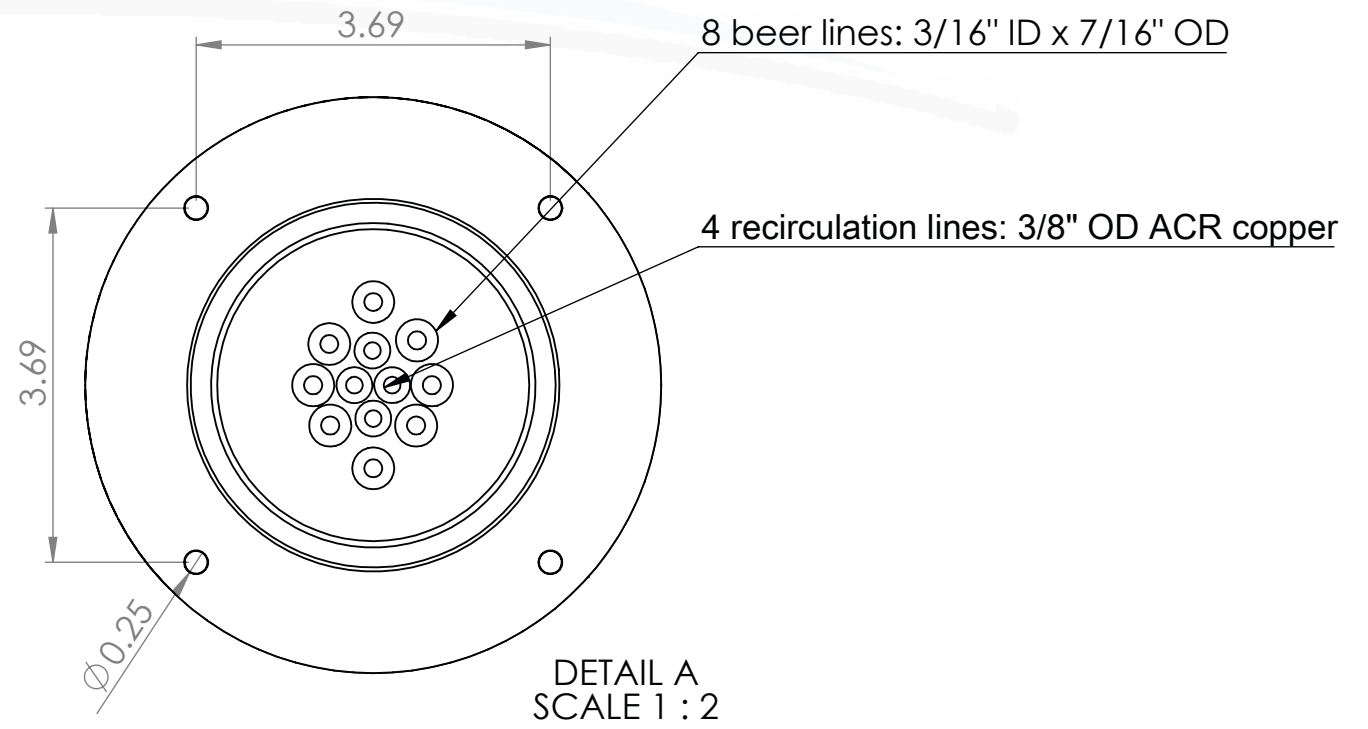

304SS tube connected to CBS NSF Flexible Total Barrier Tubing to 15lbs of Restriction

Isometric View
(For reference purpose only)

Suggested Drip Tray:
 BB716336 - 36" x 7" PVD/BSS Drip Tray
 BB716436 - 36" x 7" PVD/BSS Spray Drip Tray

Name		Date	Title:	
Drawn By:	Chillmax Beverages Solutions ,LLC	11/22/2024	8T(3"OC) CANDY GOLD CONDOR "T" CH-MX CLD	
Approved By:	Production Manager		Part Number:	Revision:
Material:	304 SS	Finish:	CANDY GOLD	BB101810-GLD-08GC
Unless otherwise mentioned, dimensions are inches.			Scale:	1:5